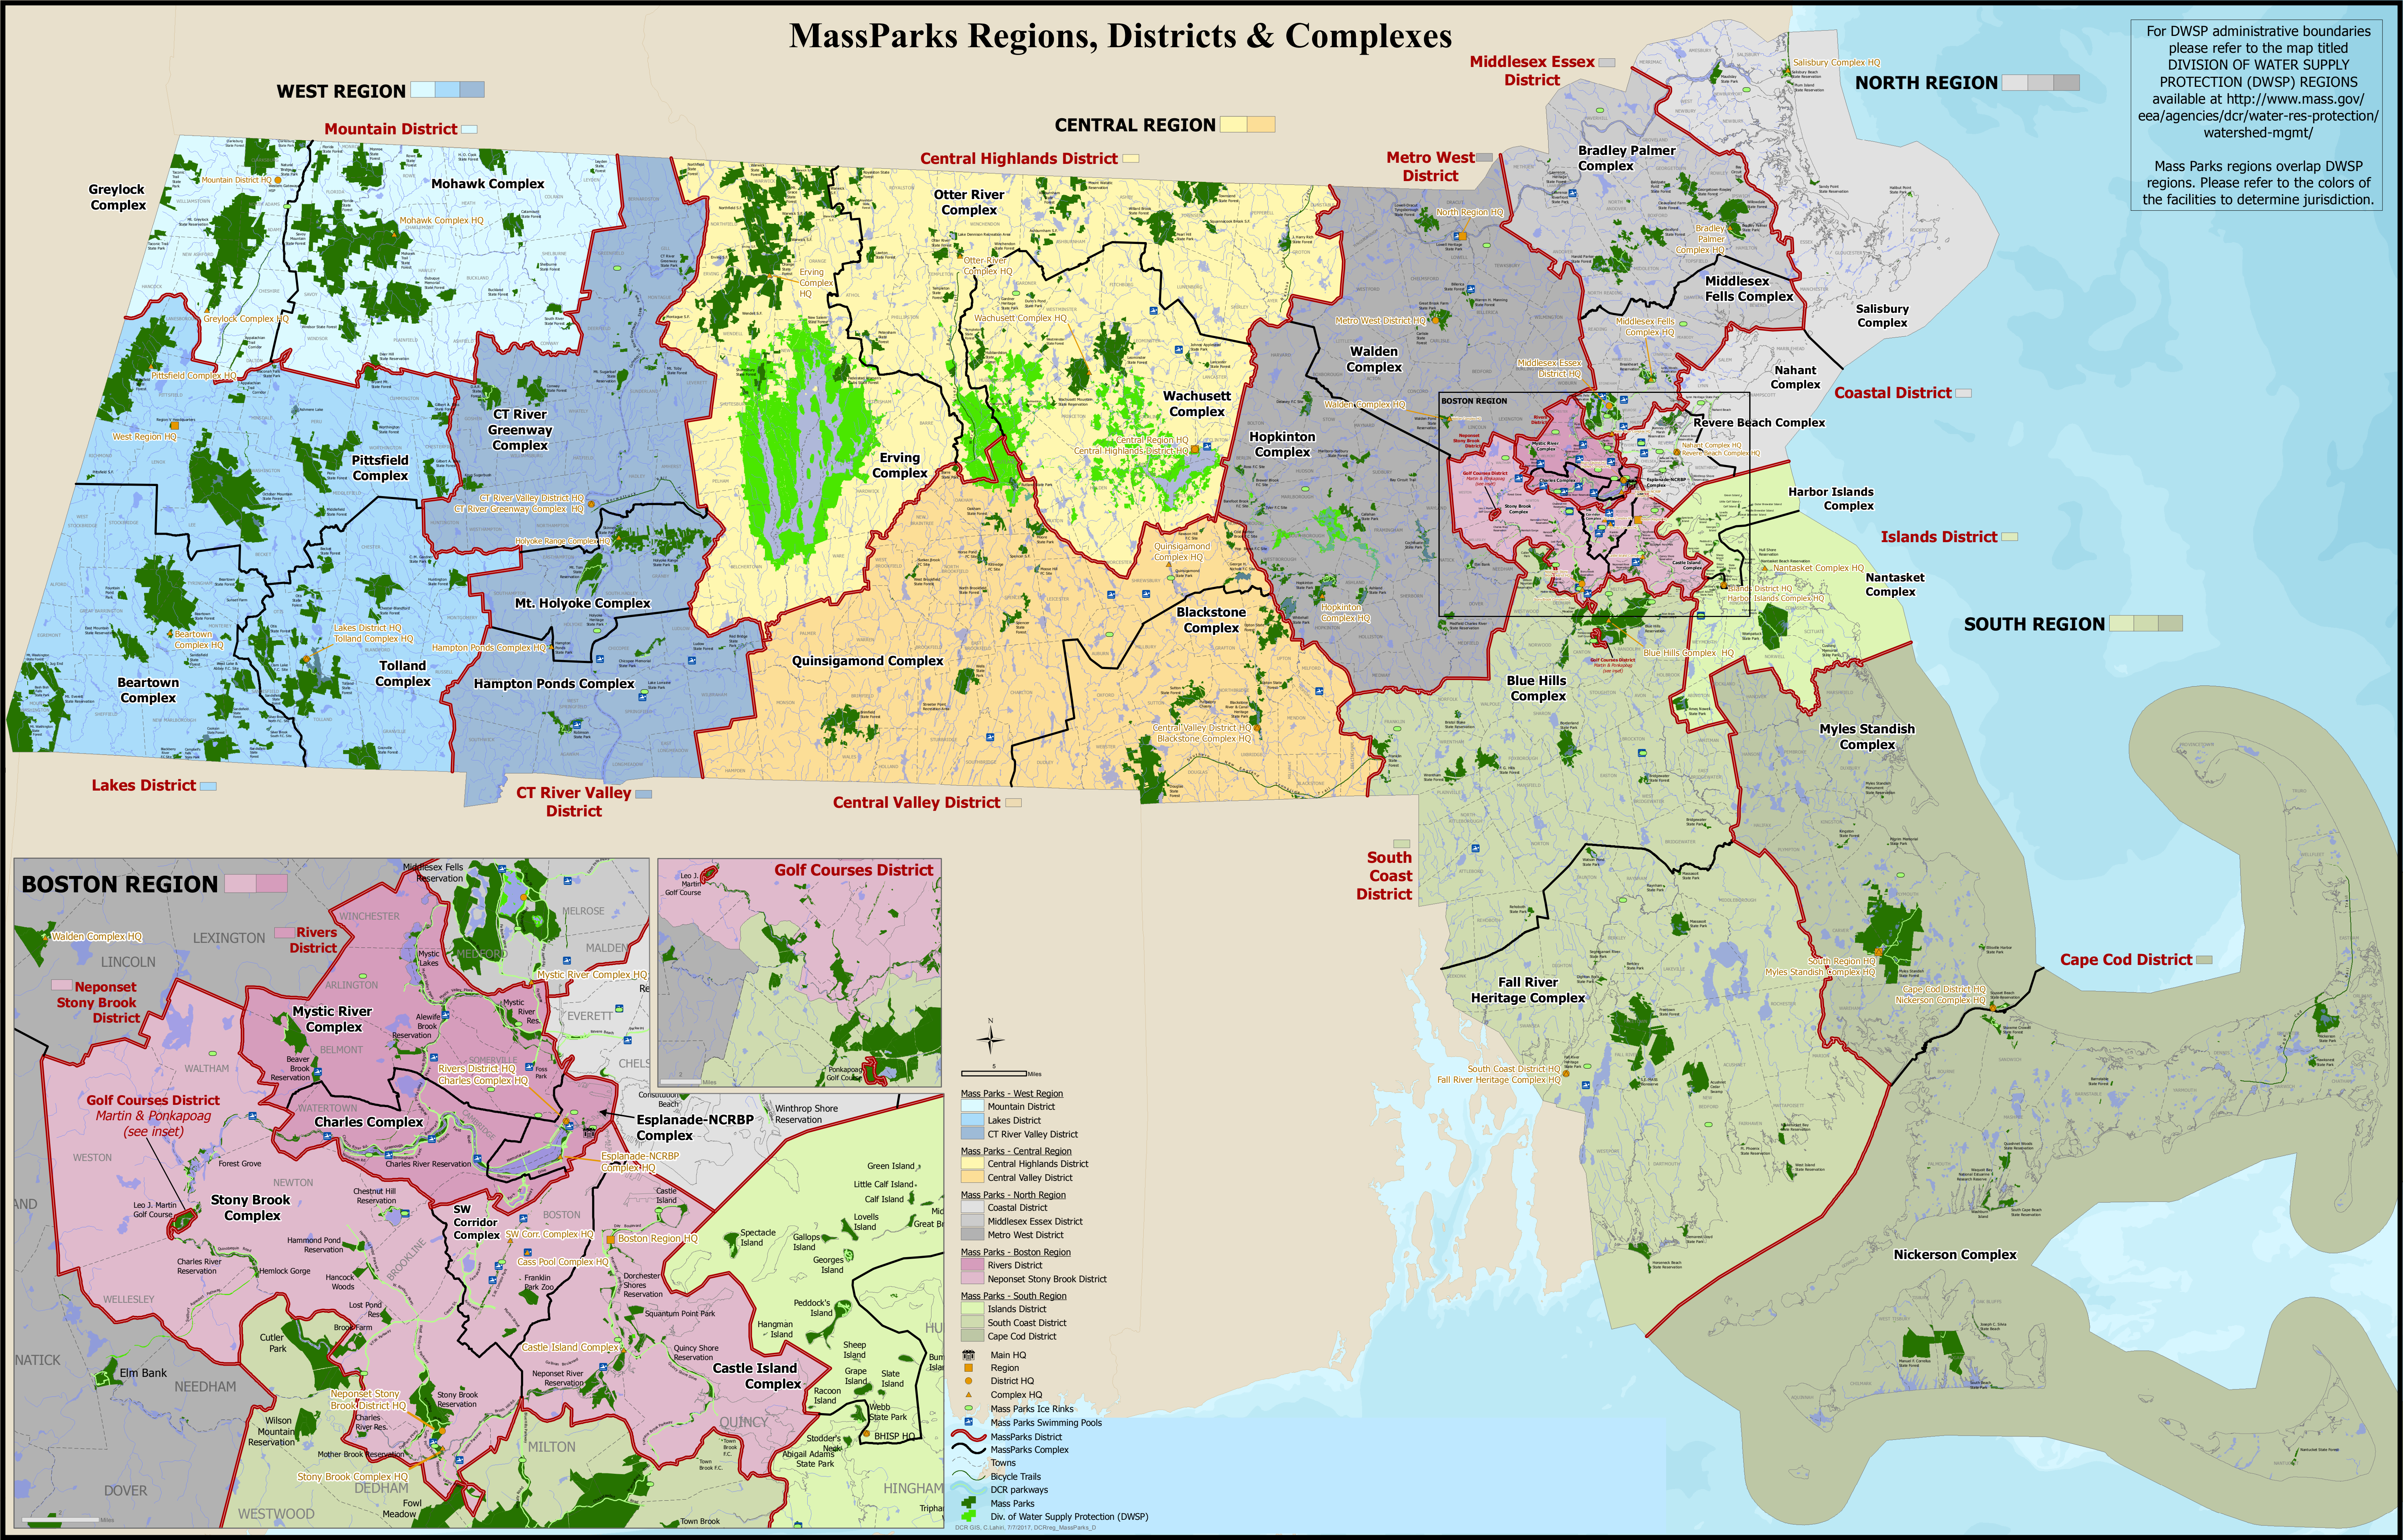

# MassParks Regions, Districts & Complexes

For DWSP administrative boundaries please refer to the map titled DIVISION OF WATER SUPPLY PROTECTION (DWSP) REGIONS available at <http://www.mass.gov/eea/agencies/dcr/water-res-protection/watershed-mgmt/>

Mass Parks regions overlap DWSP regions. Please refer to the colors of the facilities to determine jurisdiction.

**WEST REGION**

**CENTRAL REGION**

**NORTH REGION**

**BOSTON REGION**

**South Coast District**

- Mass Parks - West Region
  - Mountain District
  - Lakes District
  - CT River Valley District
- Mass Parks - Central Region
  - Central Highlands District
  - Central Valley District
- Mass Parks - North Region
  - Coastal District
  - Middlesex Essex District
  - Metro West District
- Mass Parks - Boston Region
  - Rivers District
  - Neponset Stony Brook District
- Mass Parks - South Region
  - Islands District
  - South Coast District
  - Cape Cod District
- Main HQ
- Region
- District HQ
- Complex HQ
- Mass Parks Ice Rinks
- Mass Parks Swimming Pools
- MassParks District
- MassParks Complex
- Towns
- Bicycle Trails
- DCR parkways
- Mass Parks
- Div. of Water Supply Protection (DWSP)